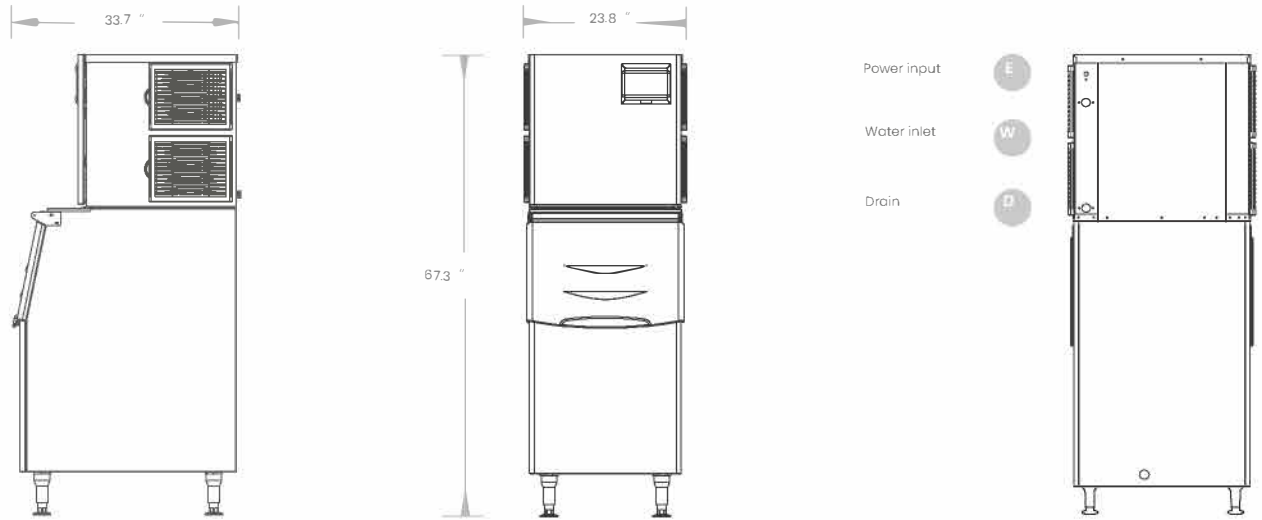

Features

- Ice Shape: Cube Classic
- Ice Type: Square
- Voltage: 220V/60HZ
- Rated Amperage: 15.0A
- Refrigerant: R290
- Cube-Style undercounter
- Cooling System: Air
- Material of Shell: 304/316 stainless steel

Technical Data

Model	Ice Capacity	Ice Storage	Power	Gross Weight	Net Dimensions (WxDxH/Inch)
SK-1000P	1,000 lbs / 24 hrs	375 lbs	3000 w	207 lbs	23.8 x 33.7x 67.3 in

Dimensions

Certifications

Warranty

2 Parts & Service
years